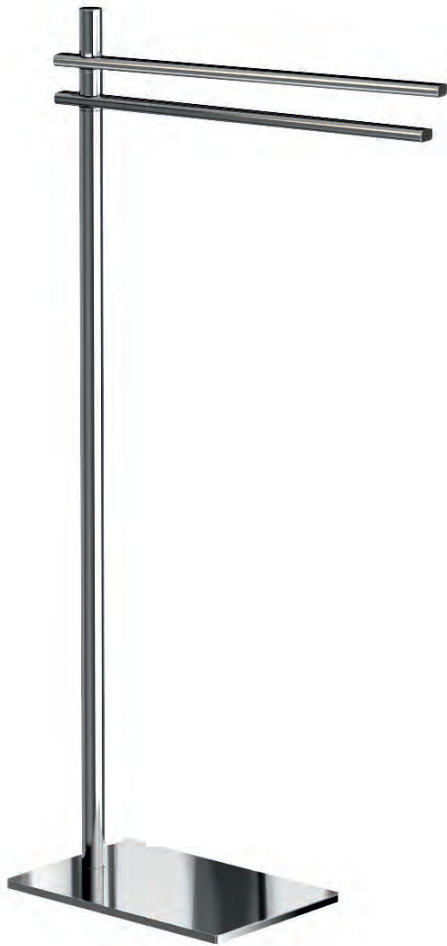

Art. P053

Piantana portasalviette in acciaio cromato
Base ultrapiatta

Standing towel holder in chromed steel
Ultra-flat base