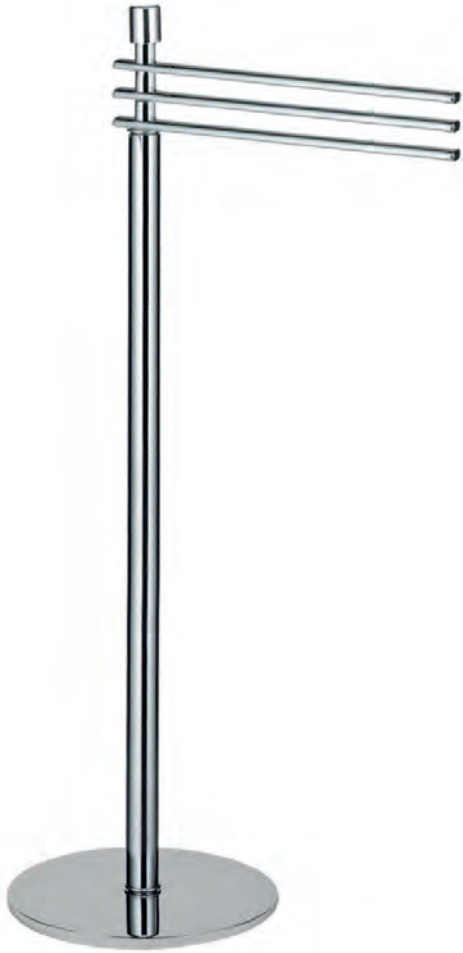

Art. P051

Piantana portasalviette in acciaio cromato
Base ultrapiatta

Standing towel holder in chromed steel
Ultra-flat base

Art. P052

Piantana WC in acciaio cromato
Base ultrapiatta

Toilet stand in chromed steel
Ultra-flat base