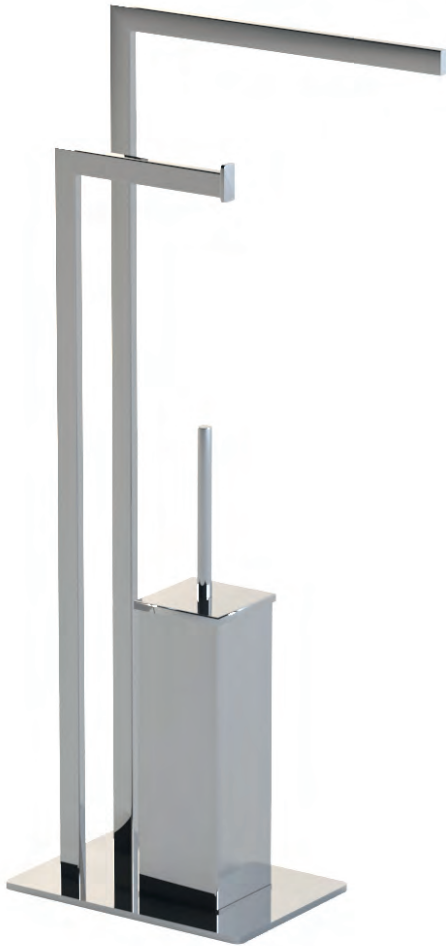

Standing towel holder in chromed steel
Ultra-flat base

Art. P006

Piantana WC in acciaio cromato
Base ultrapiatta

Toilet stand in chromed steel
Ultra-flat base

Art. PO47

Piantana portasalviette in acciaio nero opaco
Base ultrapiatta

Standing towel holder in matt black steel
Ultra-flat base

Art. PO48

Piantana WC in acciaio nero opaco
Base ultrapiatta

Toilet stand in matt black steel
Ultra-flat base

Art. PO49

Piantana multifunzione in acciaio cromato
Base ultrapiatta