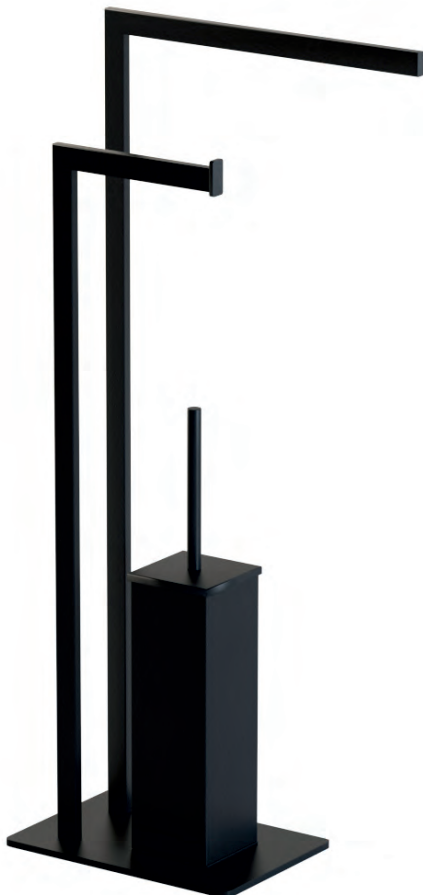

Standing towel holder in matt black steel
Ultra-flat base

Art. PO48

Piantana WC in acciaio nero opaco
Base ultrapiatta

Toilet stand in matt black steel
Ultra-flat base

Art. PO49

Piantana multifunzione in acciaio cromato
Base ultrapiatta

Multifunction standing towel and roll holder in chromed steel
Ultra-flat base

Art. PO50

Piantana multifunzione nero opaco
Base ultrapiatta da 5mm

Matt black multifunction standing towel and roll holder
Ultra-flat base