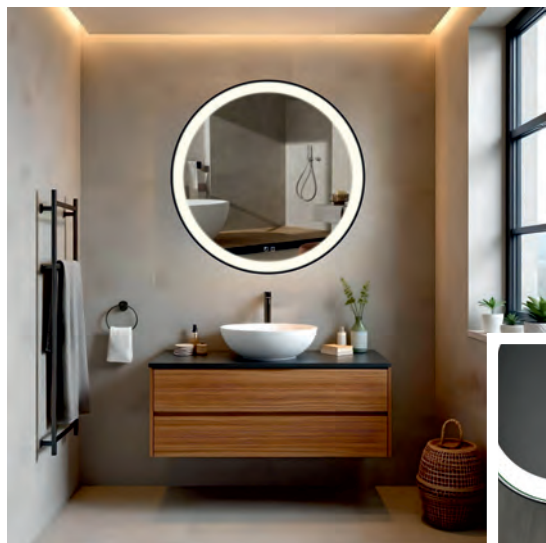

Metal plates
LED diffuser

Art. M035

item	LxH	ean
M043.10075	100x75	8054726302698

Placchette in metallo
Diffusore per led

Metal plates
LED diffuser

Art. M108

item	LxH	ean
M108.D70	Ø 70	8054757180951
M108.D80	Ø 80	8054757180968
M108.D90	Ø 90	8054757180975