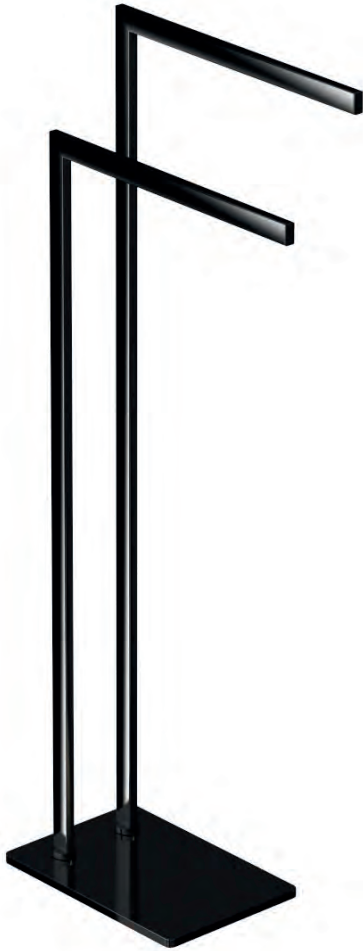

Art. PO47

Piantana portasalviette in acciaio nero opaco
Base ultrapiatta

Standing towel holder in matt black steel
Ultra-flat base